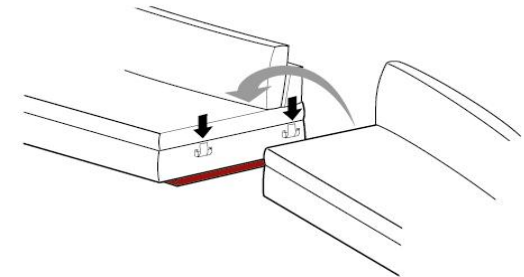

Model 1080

Dimensions	approx. cm	Model types - Individual types (fixed).
Depth	87-104 / 89-106	
Seat height	102	
Total height	45 / 47	
Seat depth	56	

Overview surcharges

Prices in €

Description	Surcharge covered back in leather 3-seater	Surcharge covered back in leather 2,5-seater
Price group 2	--	--
Price group 3	--	--
Price group 4	--	--
Price group C	0	0
Price group L	0	0
Price group J	0	0
Price group M	0	0

Universal support leg

Prices in €

Description	Surcharge storage space	Surcharge cross sleeper	Surcharge long chair motorised Longchair motorisch
	0	0	0