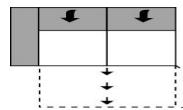

Prices in €

Dimensions	214	187	187	187	187
Type-No.	3002	3001	3003	3021	3023
Description	3-seater armrest left+right	3-seater armrest left	3-seater armrest right	3-seater armrest left with cross sleeper	3-seater armrest right with cross sleeper
Price group 2	0	0	0	0	0
Price group 3	0	0	0	0	0
Price group 4	0	0	0	0	0
Price group C	0	0	0	0	0
Price group L	0	0	0	0	0
Price group J	0	0	0	0	0
Price group M	0	0	0	0	0
Universal support leg	-	0	0	-	-