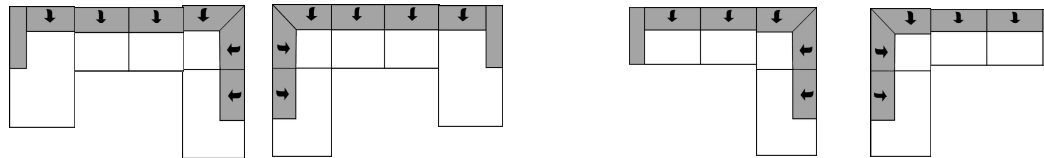

### Armrests:

**ATTENTION!** All specified dimensions are including armrests!

**A**

**Armrest A:** Total width approx. 29 cm, overall width 27 cm (is 2 cm on the seat)

### Legs:

Leg for armrest  
**Metal leg (chrome plated)**

Leg for suite/stool  
**Metal leg (chrome plated)**

# Model 1080

Dimensions	approx. cm
Depth	87-104 / 89-106
Seat height	102
Total height	45 / 47
Seat depth	56

Model types - Individual types (fixed). All specified dimensions are including armrests!

Prices in €