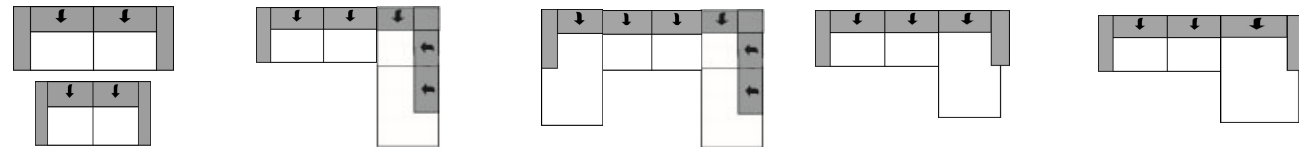

Model Toronto BASIC

Dimensions	approx. cm
Total height	87-107 / 89-109
Depth	97/108*
Seat height	45 / 47
Seat depth	55

Model type (individual types) - All dimensions stated are without armrest-sizes.
Please always add - after having chosen the armrest - the corresponding size!
*Dimensions with headrest folded down!

prices in €

Dimensions		AL + 248 x 232	174 x AL + 318 + AL x 232	AL + 210 + AL x 174	AL + 240 + AL x 174
Type-No.	86	591 (pic.) 590 (mirror image)	4258 (pic.) 4259 (mirror image)	846 (pic.) 553 (mirror image)	4039 (pic.) 4040 (mirror image)
Description	3-seater with 2 armrests 2-seater with 2 armrests	2,5-seater armrest left - corner element 1-seater with end-element right	Longchair armrest left - 2,5- seater - corner element 1-seater with end-element right	2,5-seater armrest left - Longchair armrest right	2,5-seater armrest left - Longchair Maxi armrest right
Price-group 2	0,-	0,-	0,-	0,-	0,-
Price-group 3	0,-	0,-	0,-	0,-	0,-
Price-group 4	0,-	0,-	0,-	0,-	0,-
Price-group B	0,-	0,-	0,-	0,-	0,-
Price-group C	0,-	0,-	0,-	0,-	0,-
Price-group L	0,-	0,-	0,-	0,-	0,-
Price-group J	0,-	0,-	0,-	0,-	0,-
Price-group M	0,-	0,-	0,-	0,-	0,-
Surcharge contrast seam	0,-	0,-	0,-	0,-	0,-
Surcharge wooden leg oiled oak	0,-	0,-	0,-	0,-	0,-